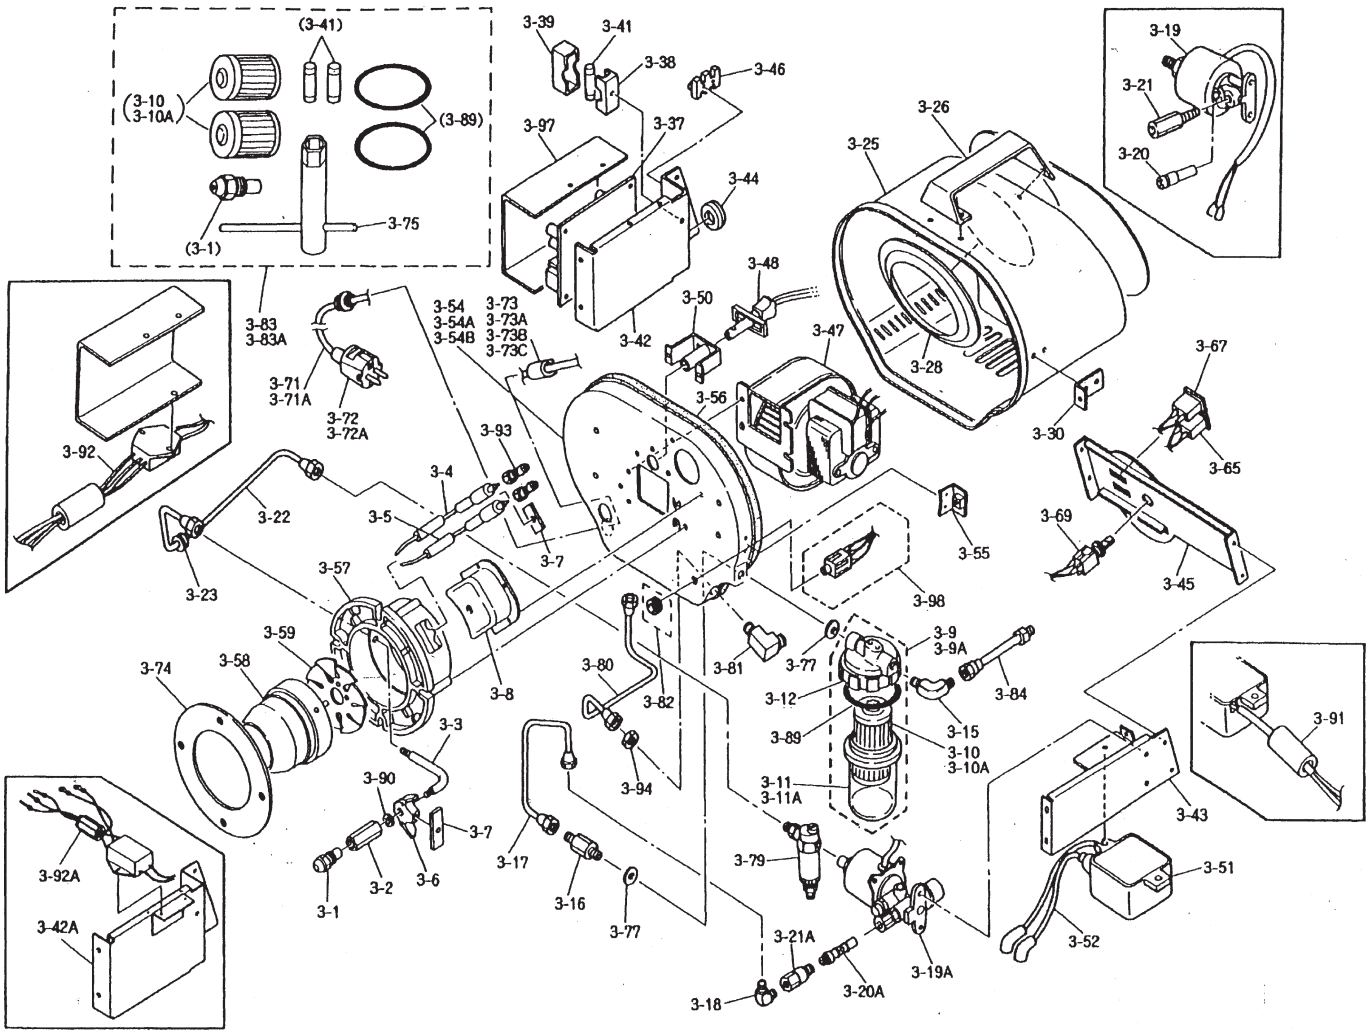

# VAL 6

Fig.	Serial no.	Part no.	Pieces	Notes
3.1		9032102200031	1	Nozzle
3.2		9032102200032	1	Nozzle Holder
3.3		9032102200033	1	Nozzle Pipe
3.4		9032102200034	1	Electrode (RH)
3.5		9032102200035	1	Electrode (LH)
3.6		9032102200036	1	Electrode Stay
3.7		9032102200037	2	Electrode Fitting Plate
3.8		9032102200038	1	Electrode Cover
3.9A		90350213201032	1	Fuel Filter Complete
3.10A		90350213201033	1	Filter Element
3.11A		90350213291033	1	Filter Bowl
3.12		9032102100312	1	Filter Body
3.15		9032102100315	1	Elbow Nipple
3.16		9032102100316	1	Filter Nipple
3.17		90350204201023	1	Pump Filter Line
3.18		90350204201025	1	Pump Elbow
3.19A		90350213201005	1	Fuel Pump
3.20A		90350213290005	1	Reverse Check Valve
3.21A		90350213291005	1	Pump Nipple
3.22		9032102200324	1	Pump Nozzle Line
3.23		9032102200325	1	Pump Nozzle Grommet
3.24		90350213201000	1	No. 19 Strainer
3.25		9032102100325	1	Housing
3.26		9032102200328	1	Housing Grip
3.28		9032130050365	1	Housing Seal (A)
3.30		9032102100330	2	Housing Fitting Piece (A)
3.37		9032102100337	1	Burner Control
3.38		9032102200337	1	Fuse Holder
3.39		9032102200338	1	Fuse Cover
3.41		90350204201061	1	Fuse 3 Amp.
3.42A		90350213101006	1	Control Chassis
3.43		9032102200342	1	Pump Transformer Bracket
3.44		9032102200343	1	Chassis Grommet
3.45		9032102100345	1	Face Plate
3.46		9032102100346	1	Terminal Block
3.47		9032102100347	1	Fan Motor
3.48		9032102200347	1	Flame Monitor Comp.
3.50		90350204201021	1	Flame Monitor Bracket
3.51		9032102100351	1	Ignition Transformer
3.52		9032102100352	2	High Tension Cord
3.54A		90350233201002	1	Housing End
3.55		9032102100355	2	House Fitting Piece (B)
3.56		9032102200354	1	Housing Seal (B)
3.57		9032102200355	1	Burner Boss
3.58		9032102200356	1	Burner Cone
3.59		9032102200357	1	Whirl Vane
3.65		9032102100365	1	Misfire Lamp
3.67		9032102100367	1	Operation Lamp
3.69		9032102100369	1	Switch
3.71		9032102100371	1	Power Cable
3.72A		90350233201005	1	Plug
3.73		9032102100373	1	Cable Stopper
3.74		9032102200366	1	Burner Packing
3.75		9032102200368	1	Nozzle Spanner
3.77		9032102200345	2	Washer
3.79		9032106200367	1	Air Vent Valve
3.80		9032102100380	1	Return Valve
3.81		9032130050360	1	Return Line Nipple
3.82		9032102100382	1	Rubber Cap
3.83A		9032102100397	1	Repair Set
3.84		9032102100384	1	PHD Nipple
3.87		9032102100387	1	ZNR(ERZ-C10DK471)
3.88		9032102100388	1	Diode (WO6B)
3.89		9032102100313	1	O-ring
3.90		9032130050036	1	Washer
3.91		90350213201037	1	Ferrite
3.92A		90350213101005	1	Noise Filter Assembly
3.93		9032102100393	2	Electrode Nipple
3.94		9032130050358	1	Nipple Fitting Nut
3.97		9032130050320	1	Burner Control Cover
3.98		90350252201001	1	Jack