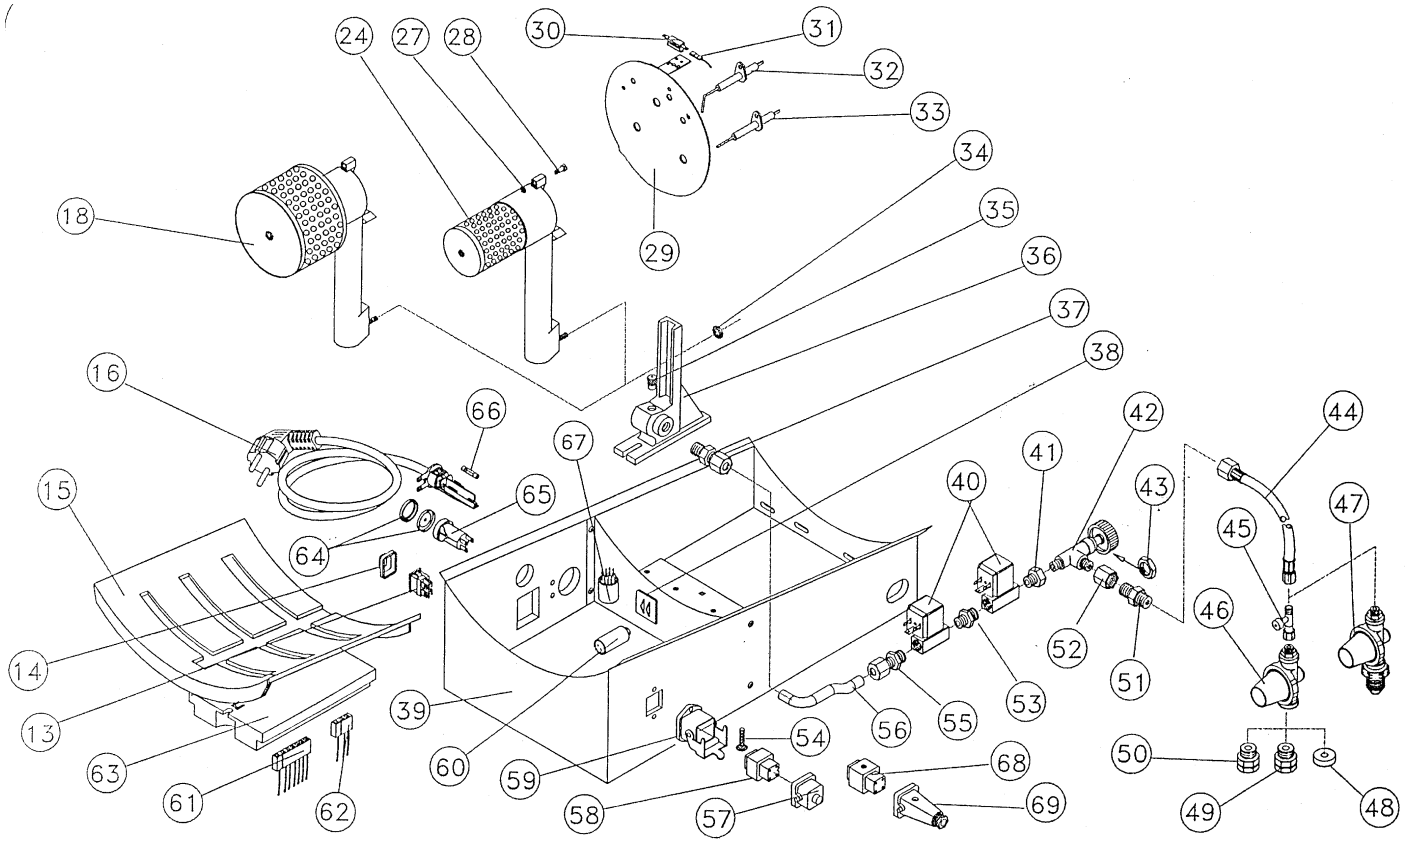

# KGA 45/70

Fig.	Serial no.	Part no.	Pieces	Notes
1		9021090001855	1	Front grill
2		9020000000083	1	Body KGA 45
2		9020000000084	1	Body KGA 70
3		9021019003100	1	Rivet
4		9021019002400	1	Rivet
5		9021001002655	1	Handle
6		9020000000034	1	Chamber KGA 45
6		9020000000035	1	Chamber KGA 70
7		9021016002100	1	Screw
8		9020000000052	1	Conveyor
9		9021040008455	1	Motor KGA 45
9		9021040011255	1	Motor KGA 70
11		9021087003755	1	Fan KGA 45
11		9021087005655	1	Fan KGA 70
13		9021032001800	1	Switch
14		9021002002600	1	Cover cap
15		9021001009055	1	Cover
16		9020000000044	1	Cable
18		9020000000014	1	Burner Complete KGA 70
24		9020000000013	1	Burner Complete KG/KGA 45
27		9021017001400	1	Nut M5
28		9021016002400	1	Screw TE 5x16
29		9020000000097	1	Burner disc
30		9021036001955	1	Safety thermostat
31		9021039010355	1	Cable
32		9021030000100	1	Electrode
33		9021030000355	1	Flame sensor
34		9021017002400	1	Nut M6
35		9021088005000	1	Nozzle KGA 45
35		9021088005600	1	Nozzle KGA 70
36		9021135000055	1	Burner support
37		9021067010455	1	Fitting
38		9021001009700	1	Plate
39		9020000000041	1	Lower support
40		9021042000500	1	Solenoid valve
41		9021067004700	1	Fitting
42		9021091001655	1	Gas tap KGA 45
42		9021091001755	1	Tap KGA 70
43		9021066005355	1	Nut
44		9021077000300	1	Gas hose
45		9021069002136	1	Safety valve
46		9021070001855	1	Pressure regulator
50		9021067009500	1	Bottle adaptor
51		9021066007255	1	Fitting
52		9021066007355	1	Fitting
53		9021067003900	1	Fitting
54		9021016008400	1	Screw M5x15
55		9021067010456	1	Fitting
56		9021079001755	1	Copper pipe
57		9021043000600	1	Socket casing
58		9021043000400	1	Socket body
59		9021052003100	1	Cap
60		9021049000855	1	Capacitor KGA 45, 3,15 $\mu$ F
60		9021049000955	1	Capacitor KGA 70, 4,0 $\mu$ F
61		9021039031155	1	Cable set
62		9021039031055	1	Cable set
63		9021047003200	1	Flame Control
64		9021002002855	1	Cap
65		9021032002855	1	Reset button
66		9021035001111	1	Fuse 3.15A
67		9021052004455	1	LC filter
68		9021043000500	1	Plug
69		9021043000700	1	Plug casing