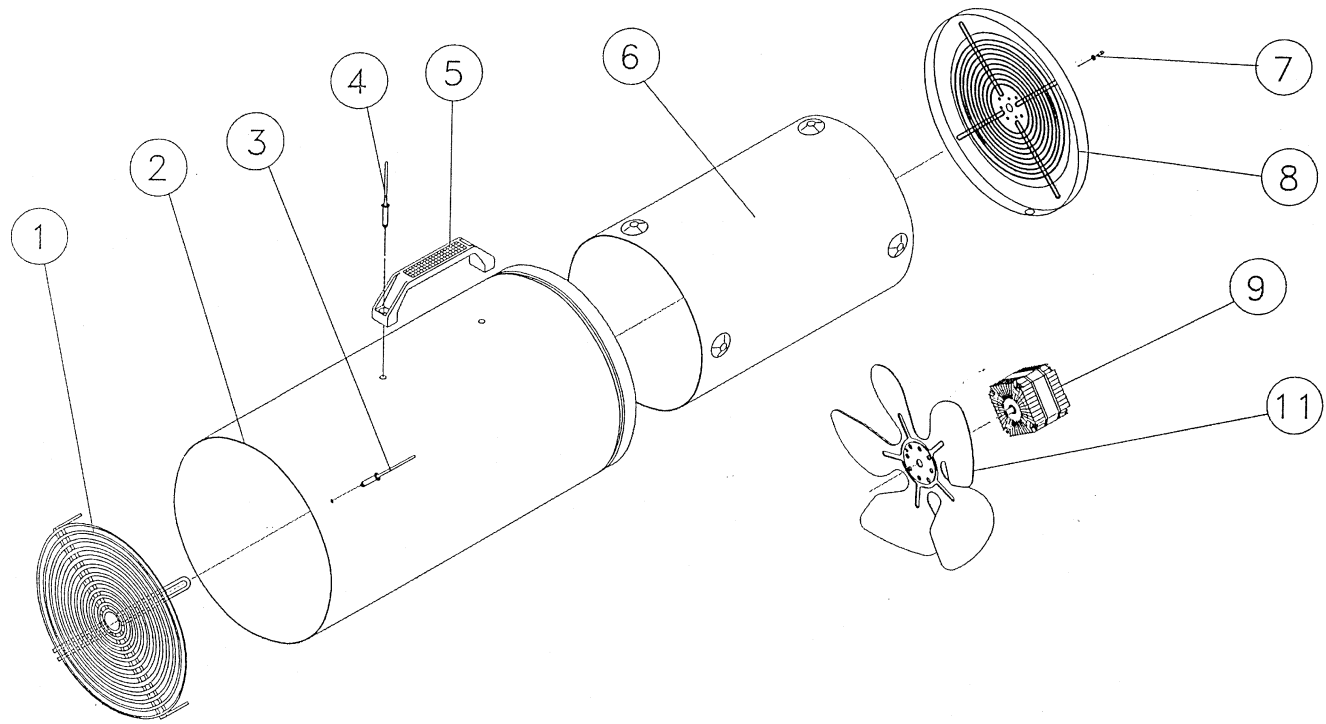

# KGA 45/70

Fig.	Serial no.	Part no.	Pieces	Notes
1		9021090001855	1	Front grill
2		9020000000083	1	Body KGA 45
2		9020000000084	1	Body KGA 70
3		9021019003100	1	Rivet
4		9021019002400	1	Rivet
5		9021001002655	1	Handle
6		9020000000034	1	Chamber KGA 45
6		9020000000035	1	Chamber KGA 70
7		9021016002100	1	Screw
8		9020000000052	1	Conveyor
9		9021040008455	1	Motor KGA 45
9		9021040011255	1	Motor KGA 70
11		9021087003755	1	Fan KGA 45
11		9021087005655	1	Fan KGA 70
13		9021032001800	1	Switch
14		9021002002600	1	Cover cap
15		9021001009055	1	Cover
16		9020000000044	1	Cable
18		9020000000014	1	Burner Complete KGA 70
24		9020000000013	1	Burner Complete KG/KGA 45
27		9021017001400	1	Nut M5
28		9021016002400	1	Screw TE 5x16
29		9020000000097	1	Burner disc
30		9021036001955	1	Safety thermostat
31		9021039010355	1	Cable
32		9021030000100	1	Electrode
33		9021030000355	1	Flame sensor
34		9021017002400	1	Nut M6
35		9021088005000	1	Nozzle KGA 45
35		9021088005600	1	Nozzle KGA 70
36		9021135000055	1	Burner support
37		9021067010455	1	Fitting
38		9021001009700	1	Plate
39		9020000000041	1	Lower support
40		9021042000500	1	Solenoid valve
41		9021067004700	1	Fitting
42		9021091001655	1	Gas tap KGA 45
42		9021091001755	1	Tap KGA 70
43		9021066005355	1	Nut
44		9021077000300	1	Gas hose
45		9021069002136	1	Safety valve
46		9021070001855	1	Pressure regulator
50		9021067009500	1	Bottle adaptor
51		9021066007255	1	Fitting
52		9021066007355	1	Fitting
53		9021067003900	1	Fitting
54		9021016008400	1	Screw M5x15
55		9021067010456	1	Fitting
56		9021079001755	1	Copper pipe
57		9021043000600	1	Socket casing
58		9021043000400	1	Socket body
59		9021052003100	1	Cap
60		9021049000855	1	Capacitor KGA 45, 3,15 $\mu$ F
60		9021049000955	1	Capacitor KGA 70, 4,0 $\mu$ F
61		9021039031155	1	Cable set
62		9021039031055	1	Cable set
63		9021047003200	1	Flame Control
64		9021002002855	1	Cap
65		9021032002855	1	Reset button
66		9021035001111	1	Fuse 3.15A
67		9021052004455	1	LC filter
68		9021043000500	1	Plug
69		9021043000700	1	Plug casing